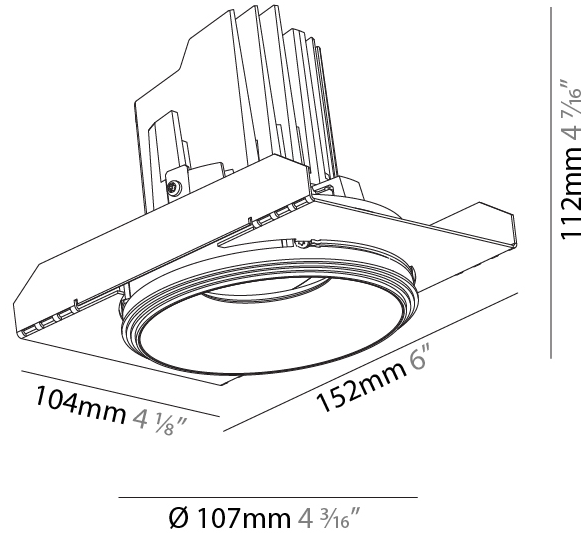

GENERAL

Series: Bioniq
 Subseries: Bioniq Round Semi Adjustable
 Brand: Prolicht
 Division: Architectural
 Mounting Type: Trimless
 Mounting Location: Ceiling
 Subcategory: Downlight

PHYSICAL

Shape: Round
 Diameter (mm): 107
 Diameter (in): 4 3/16
 Height (mm): 112
 Height (in): 4 7/16
 Ceiling Thickness (mm): 10 / 12.5 / 15 / 25
 Ceiling Thickness (in): 3/8 or 1/2 or 9/16 or 1
 Min. Recessing Depth (mm): 130
 Min. Recessing Depth (in): 5 1/8
 Light Distribution: Adjustable / Downlight
 Weight (kg): 0.609
 Weight (lbs): 1.34
 Fixture Finish: SSR / BKV / CWI / CRY / HAB / UFT / ITA / RUA / FTG / MYG / LOD / PUS / FRO / FUP / KIA / POP / BLS / SPG / MEY / GOH / GUM / CHC / COM / ABZ / JAG / OBR / MOS / ROR
 Fixture Material: Aluminum Die Cast
 Cut-out Measurements: Ø 111mm / 4 3/8"
 Upon Request: Unique Ceiling Thickness

LED

Number of LEDs: 1
 Max. Delivered Lumen (lm): 770
 Nominal Lumen (lm): 1140
 CRI: >90 CRI
 Lamp Life (hrs): 50000
 Upon Request: RGB-W Tunable White Special Color Temperature Special LED

OPTICAL

Reflector: 20 / 40 / 60
 Adjustability: Rotational 355°; Tilt 10°
 Upon Request: Special Beam Angles

RATINGS AND CERTIFICATIONS

Certified By: Certified for North American Standards
 IP rating: IP20

PROJECT
TYPE
SPECIFIER
QUANTITY
DATE

111mm 4 3/16" 130mm 5 1/8" 10 | 12 1/2 | 15 | 25mm 3/16" 1/2" 9/16" 1" 10° 355°